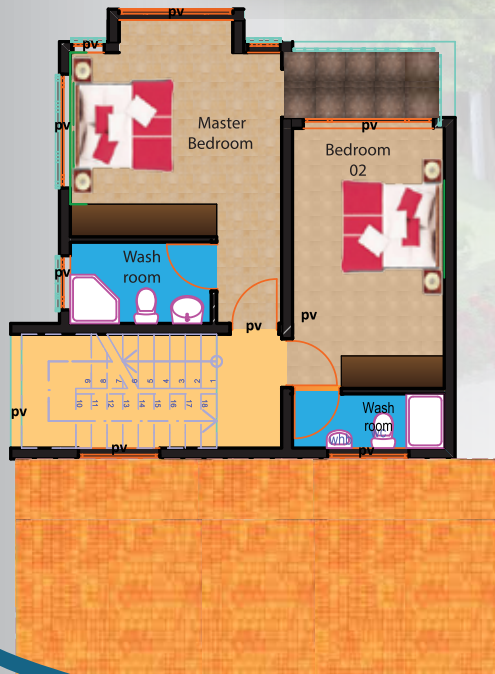

Embakasi Village.

Telephone Numbers. (020) 3535851/2/3

**WANANDEGE
HOUSING
CO-OP SOCIETY**

Your Partner in Housing Investments

FEATURES >

Master ensuite with balcony
Spacious Lounge and dining
3 bedrooms and Dsq
Spacious kitchen