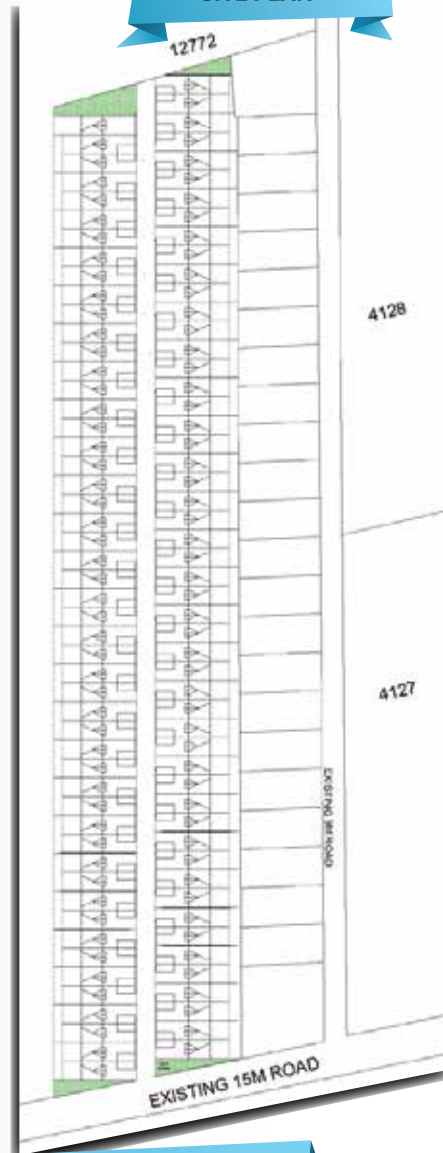

KISAJU GARDENS

SITE PLAN

Location Map

CONTACTS

Wanandeg Housing Co-operative Society.

P.O Box 700-00521,

Nairobi, Kenya.

Off old North Airport road.